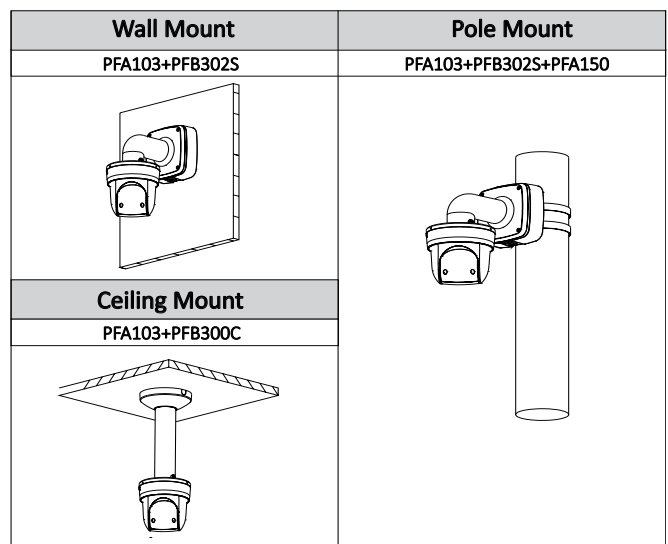

Casing	Metal
Dimensions	Φ132.7 (mm) x 117.9 (mm)
Net Weight	0.95kg(2.09lb)
Gross Weight	1kg(2.20lb)

Ordering Information

Type	Part Number	Description
2MP PTZ Camera	DH-SD29204T-GN-W	2MP 4x IR PTZ Wi-Fi Network Camera, WDR, PAL
	DH-SD29204TN-GN-W	2MP 4x IR PTZ Wi-Fi Network Camera, WDR, NTSC
	SD29204T-GN-W	2MP 4x IR PTZ Wi-Fi Network Camera, WDR, PAL
	SD29204TN-GN-W	2MP 4x IR PTZ Wi-Fi Network Camera, WDR, NTSC
Accessories	PFB302S	Wall Mount
	PFA103	Mount Adapter
	DC12V/2A	Power Adapter
	PFB300C	Ceiling Mount
	PFA150	Pole Mount
	PFA151	Corner Mount

Accessories

Optional:

PFB302S
Wall Mount

PFA103
Mount Adapter

DC12V/2A
Power Adapter

PFA150
Pole Mount

PFB300C
Ceiling Mount

PFA151
Corner Mount

Dimensions (mm)